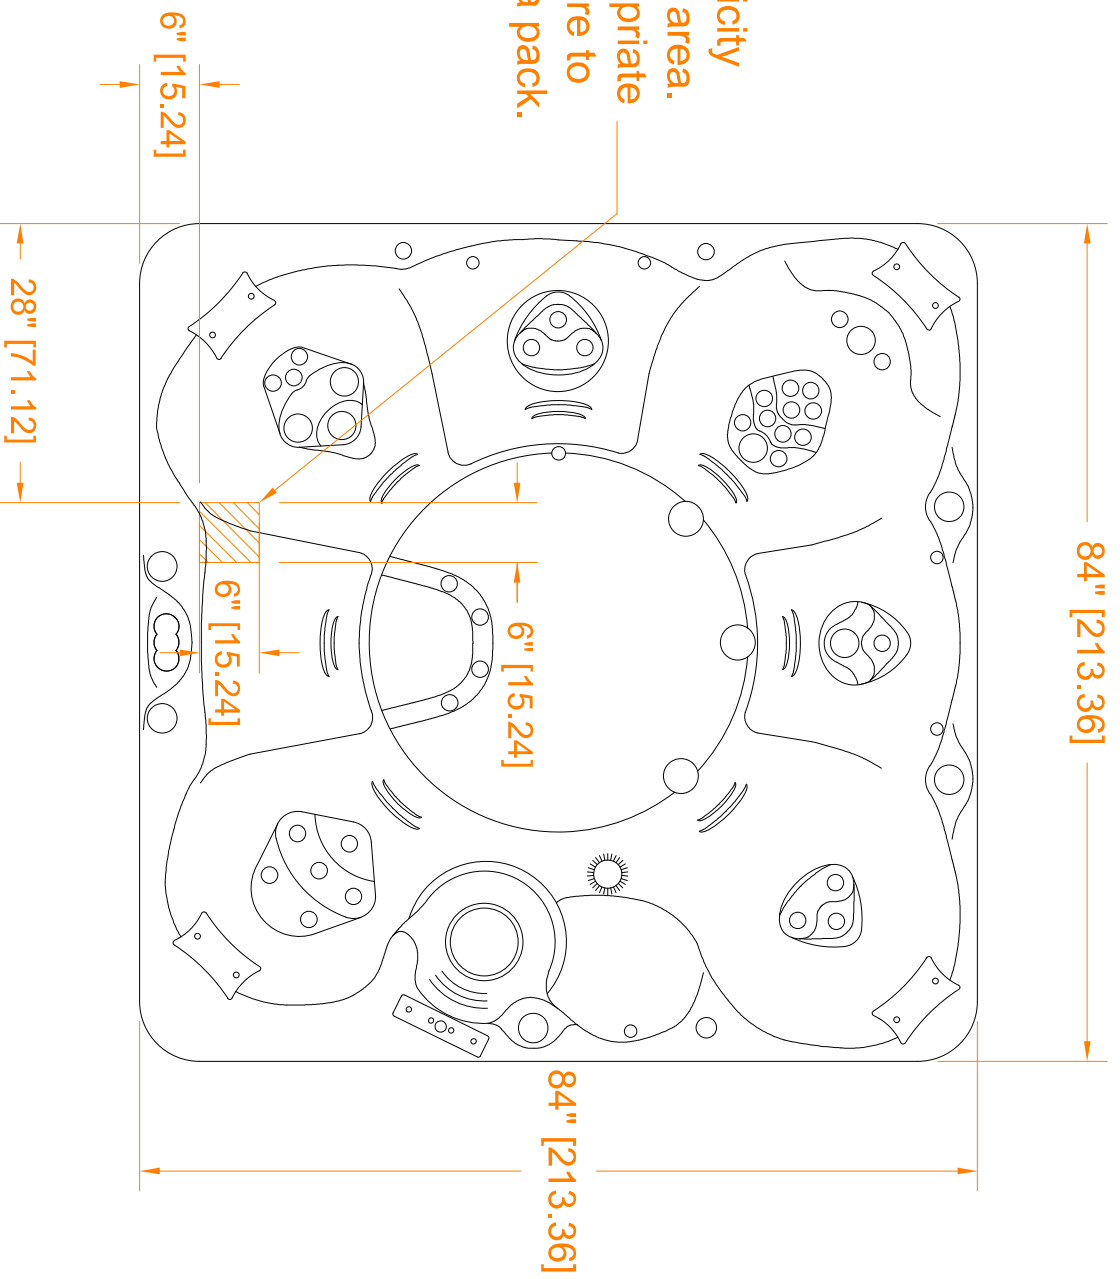

Run electricity through this area. Leave appropriate length of wire to reach the spa pack.

# 2024 CLS Precision 7

O/A Height 36" (+/- 1/2")

## Master Spas

Model Number	Date	Revision
Precision 7	9/05/24	0

Drawn by: Easley