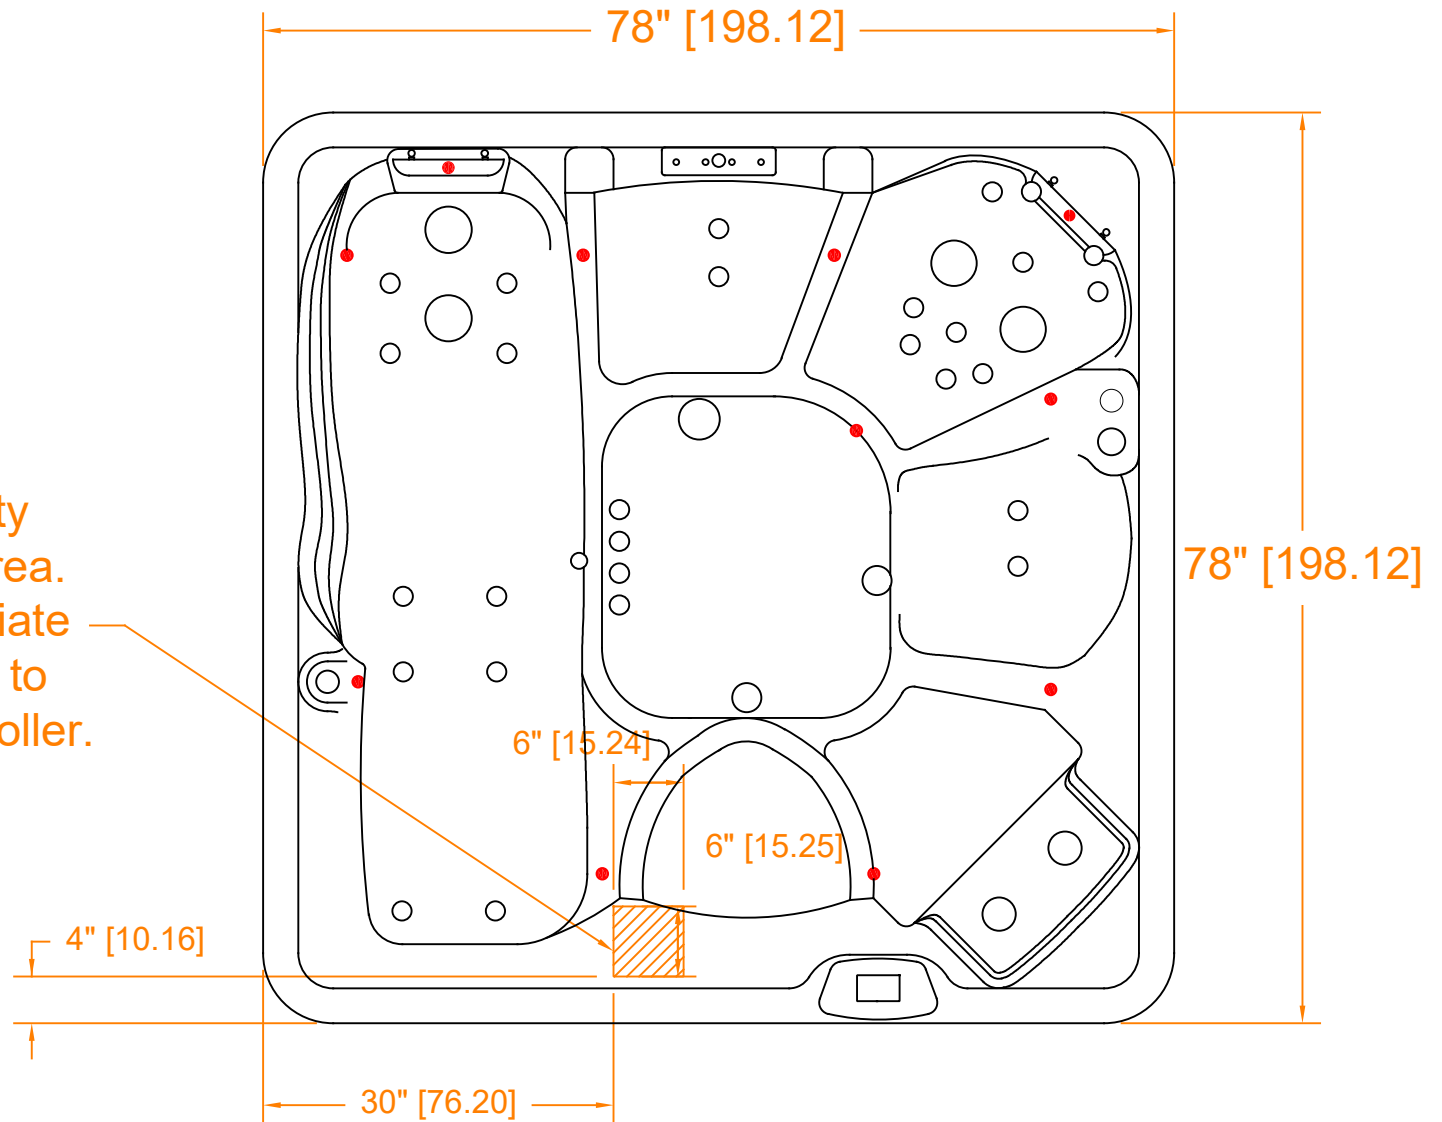

Run electricity through this area. Leave appropriate length of wire to reach spa controller.

## 2022 Evo Cyclone

O/A Height 34" (+/- 1/2")

Master Spas		
Model Number	Date	Revision
Cyclone	12/27/21	0
Process	Drawn by	
Electrical Hookup	Easley	