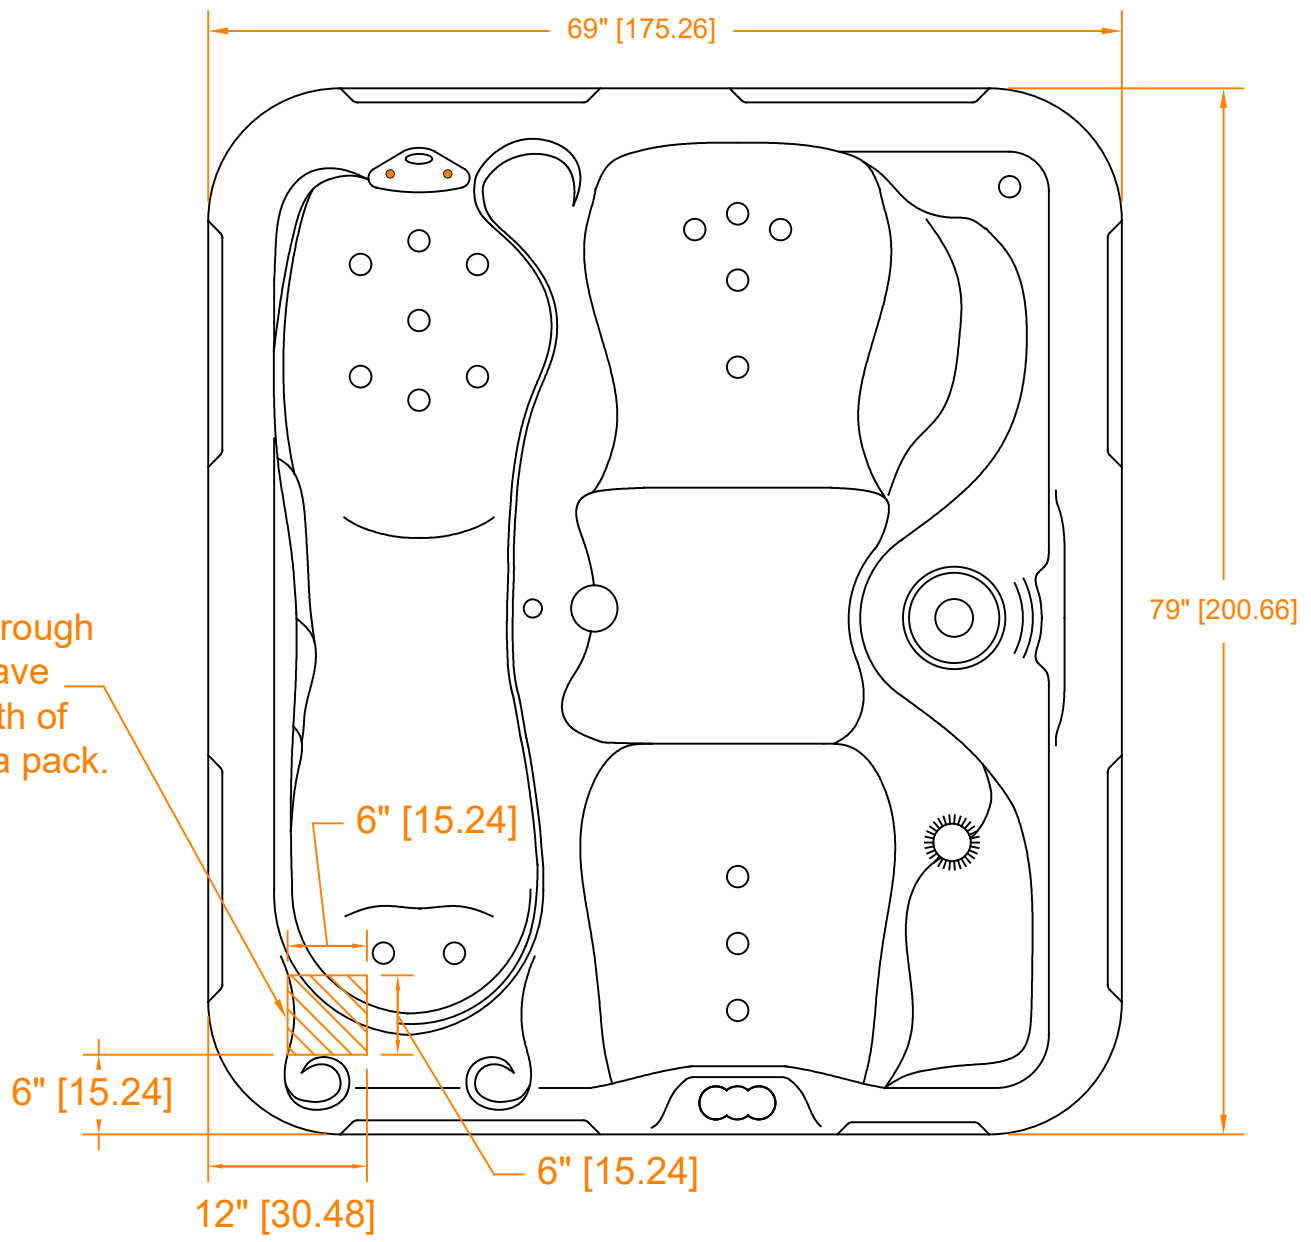

Run electricity through this opening. Leave appropriate length of wire to reach spa pack.

2020 Force 3

O/A Height 32" (+/- 1/2")

Master Spas		
Model Number	Date	Revision
Force 3	5/06/20	0
Process	Drawn By	
Electrical Hookup	Easley	