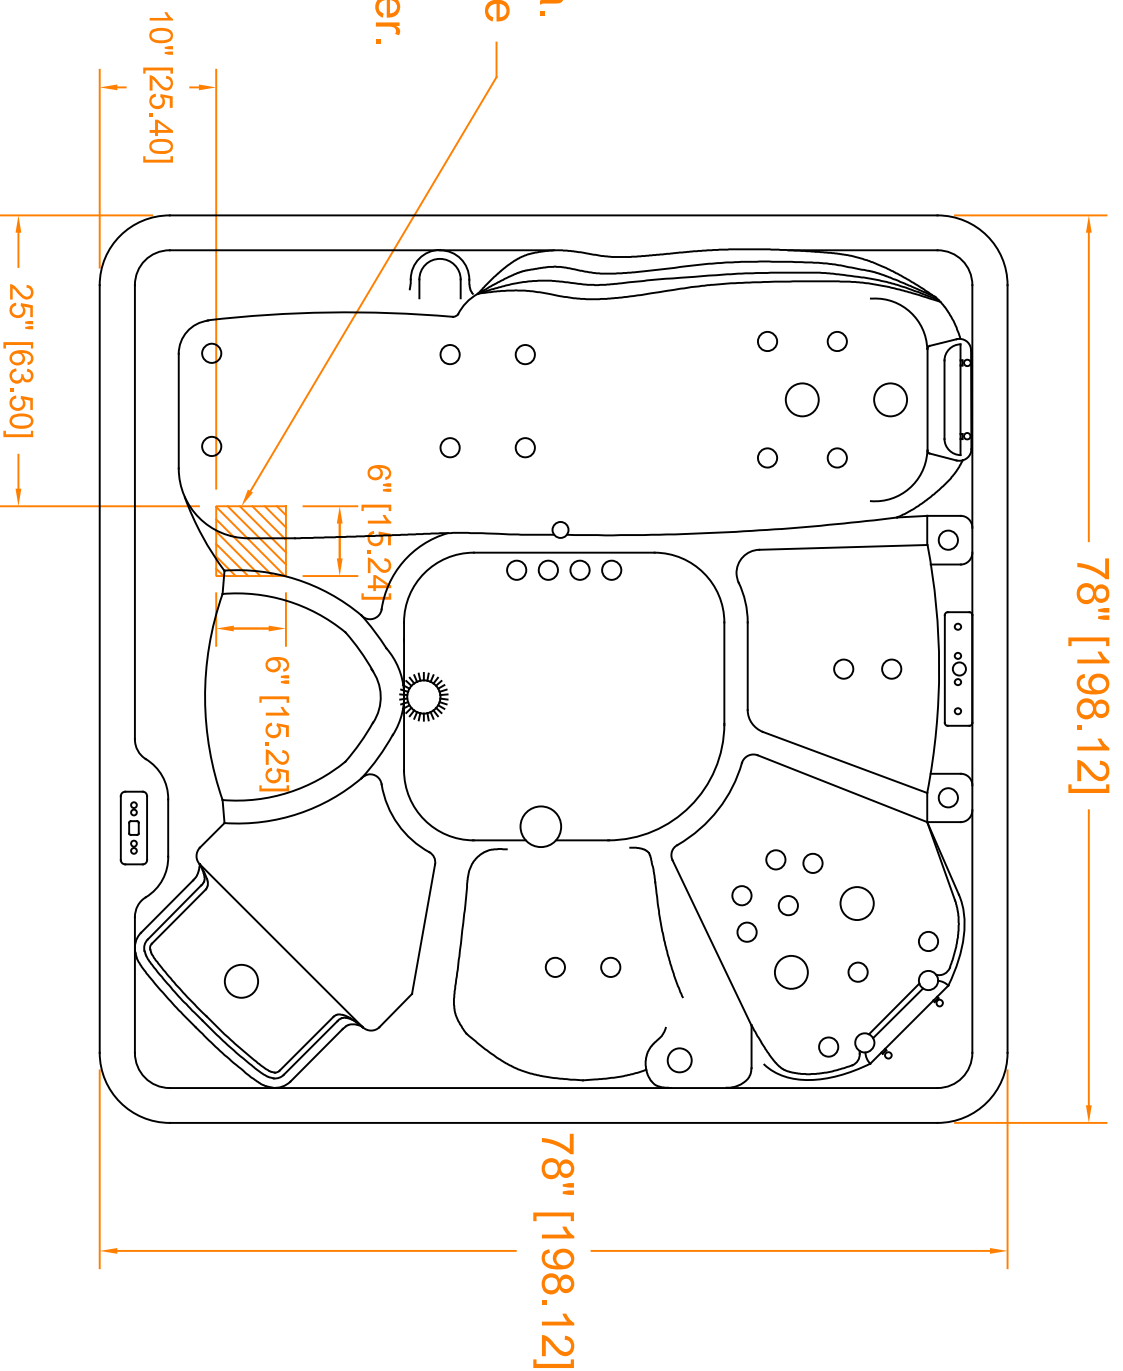

Run electricity through this area. Leave appropriate length of wire to reach spa controller.

# 2024 LH 6

O/A Height 34" (+/- 1/2")

## Master Spas

Model Number

LH 6

Date

9/06/24

Revision

0

Process

Electrical Hookup

Drawn by

Easley