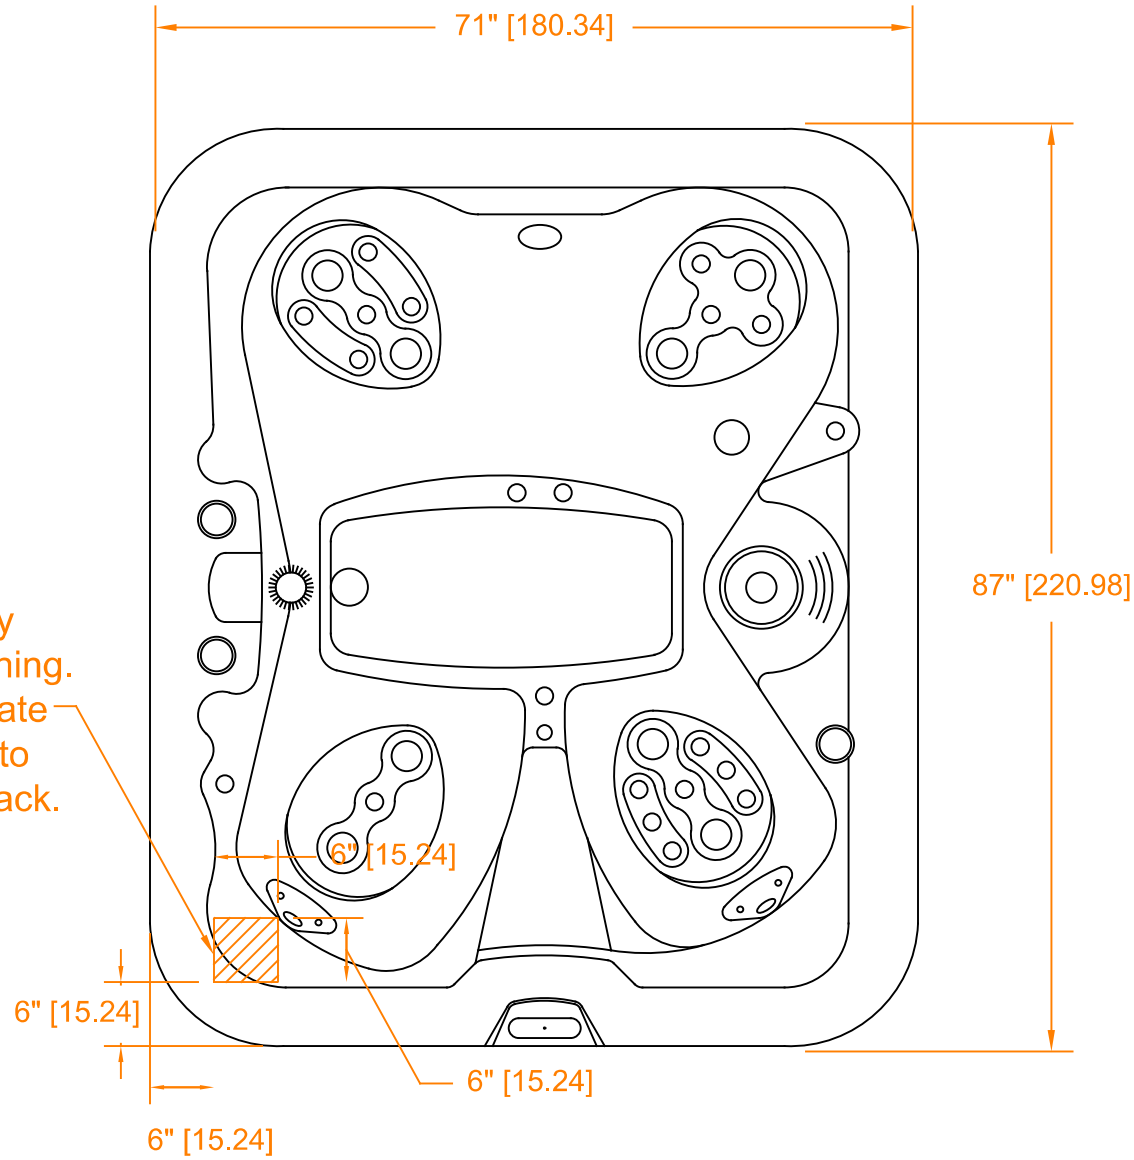

Run electricity through this opening. Leave appropriate length of wire to reach the spa pack.

2024 Getaway Ocho Rios CS

O/A Height 34" (+/- 1/2")

Master Spas

Model Number	Date	Revision
Ocho Rios CS	12/27/23	0
Process	Drawn by	
Electrical Hookup	Easley	